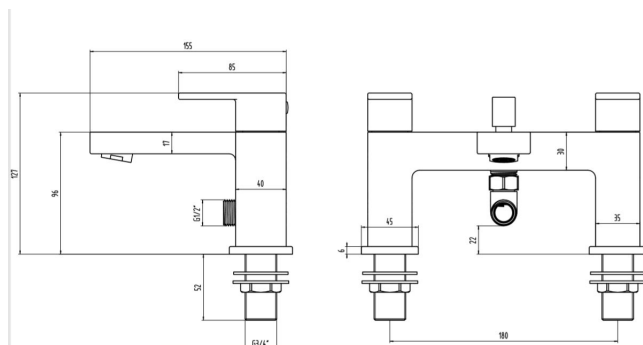

## FEATURES

- Twin Lever handle for easy control of desired water flow and temperature
- Hot and Cold 1/4 Turn Ceramic Disc's for long lasting smooth operation
- Shower Handset and Hose fittings Included
- Suitable for 2 tap hole deck mount
- UK Standard fitting - 3/4" BSP

## TECHNICAL DRAWING

## SPECIFICATIONS

Width	225
Height	127
Depth	160
Product Range	Fife
Material	Brass